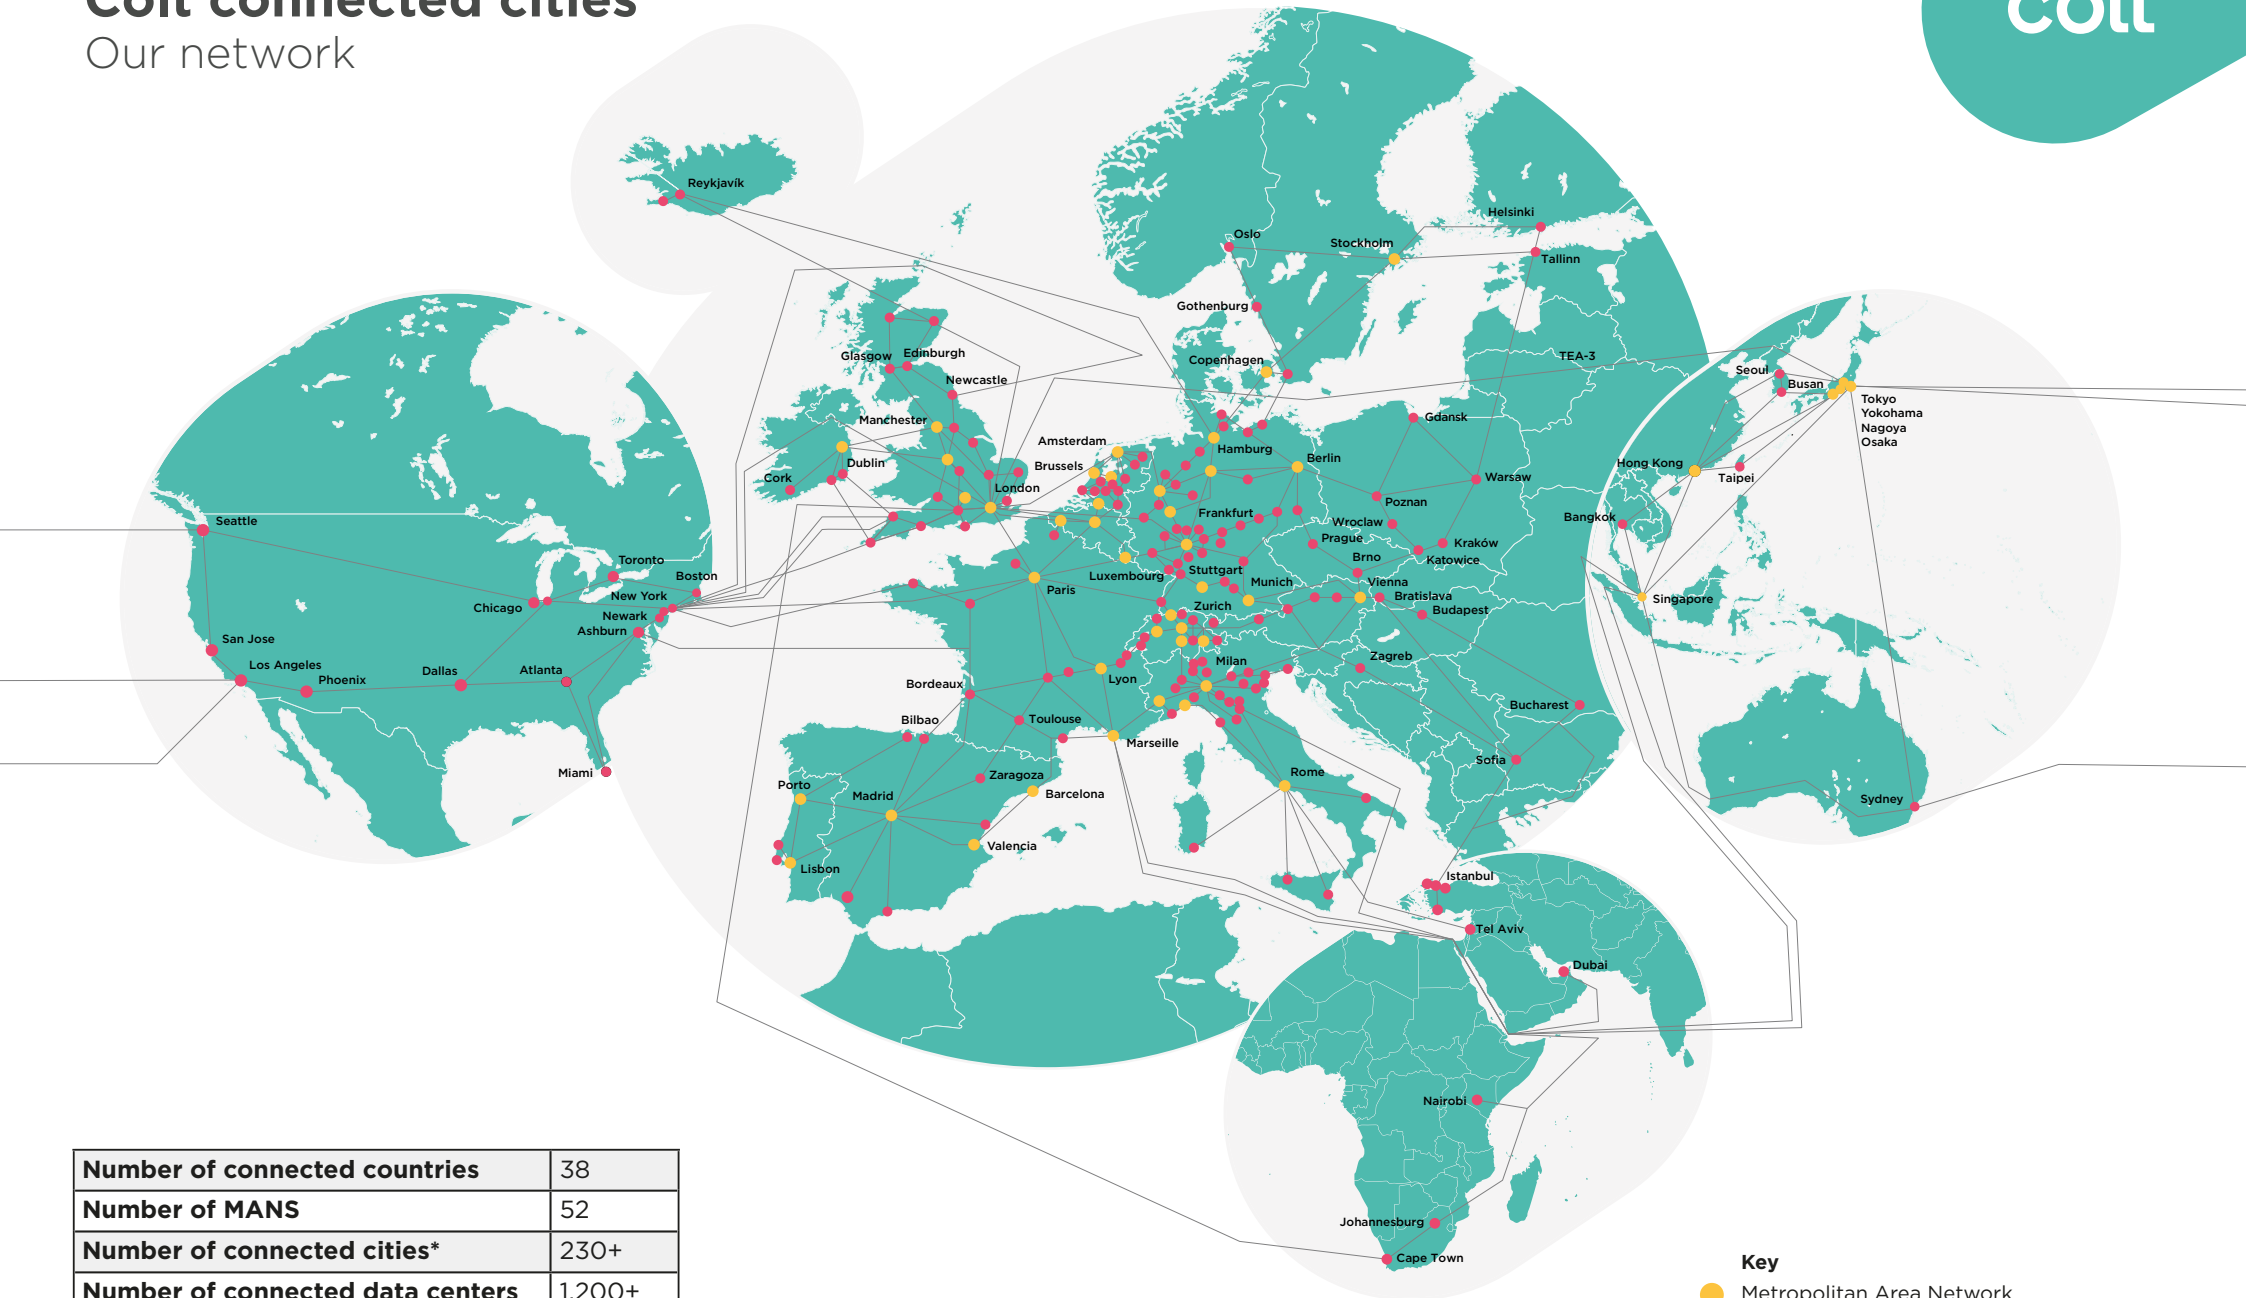

Colt connected cities

Our network

colt

Number of connected countries	38
Number of MANS	52
Number of connected cities*	230+
Number of connected data centers	1,200+
Number of connected buildings	32,000+

- Key**
- Metropolitan Area Network
 - Colt connected city
 - Operational network managed end-to-end