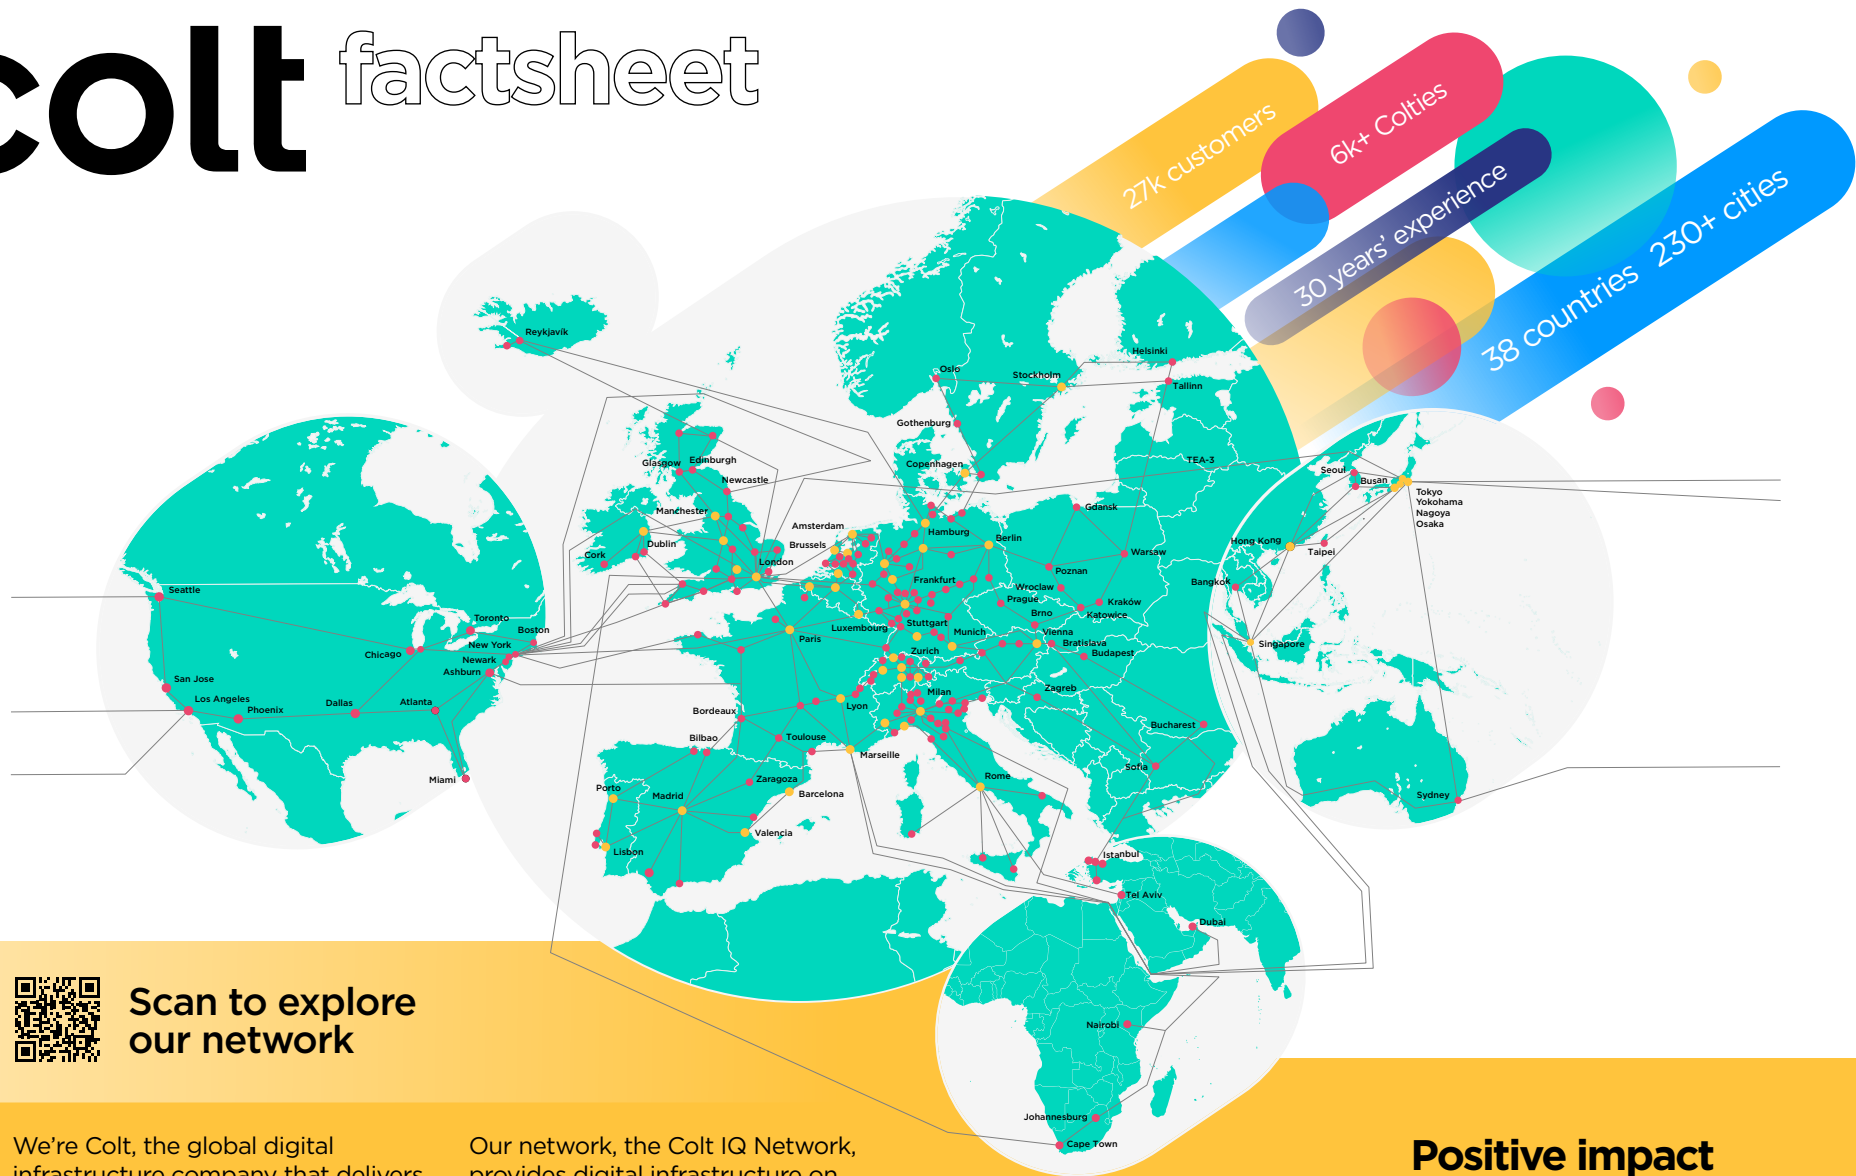

colt factsheet

Scan to explore our network

We're Colt, the global digital infrastructure company that delivers extraordinary connections with genuine care.

We bring together amazing people, intelligent networks and like-minded partners on a global scale - creating solutions that put the power of the digital universe in the hands of our customers.